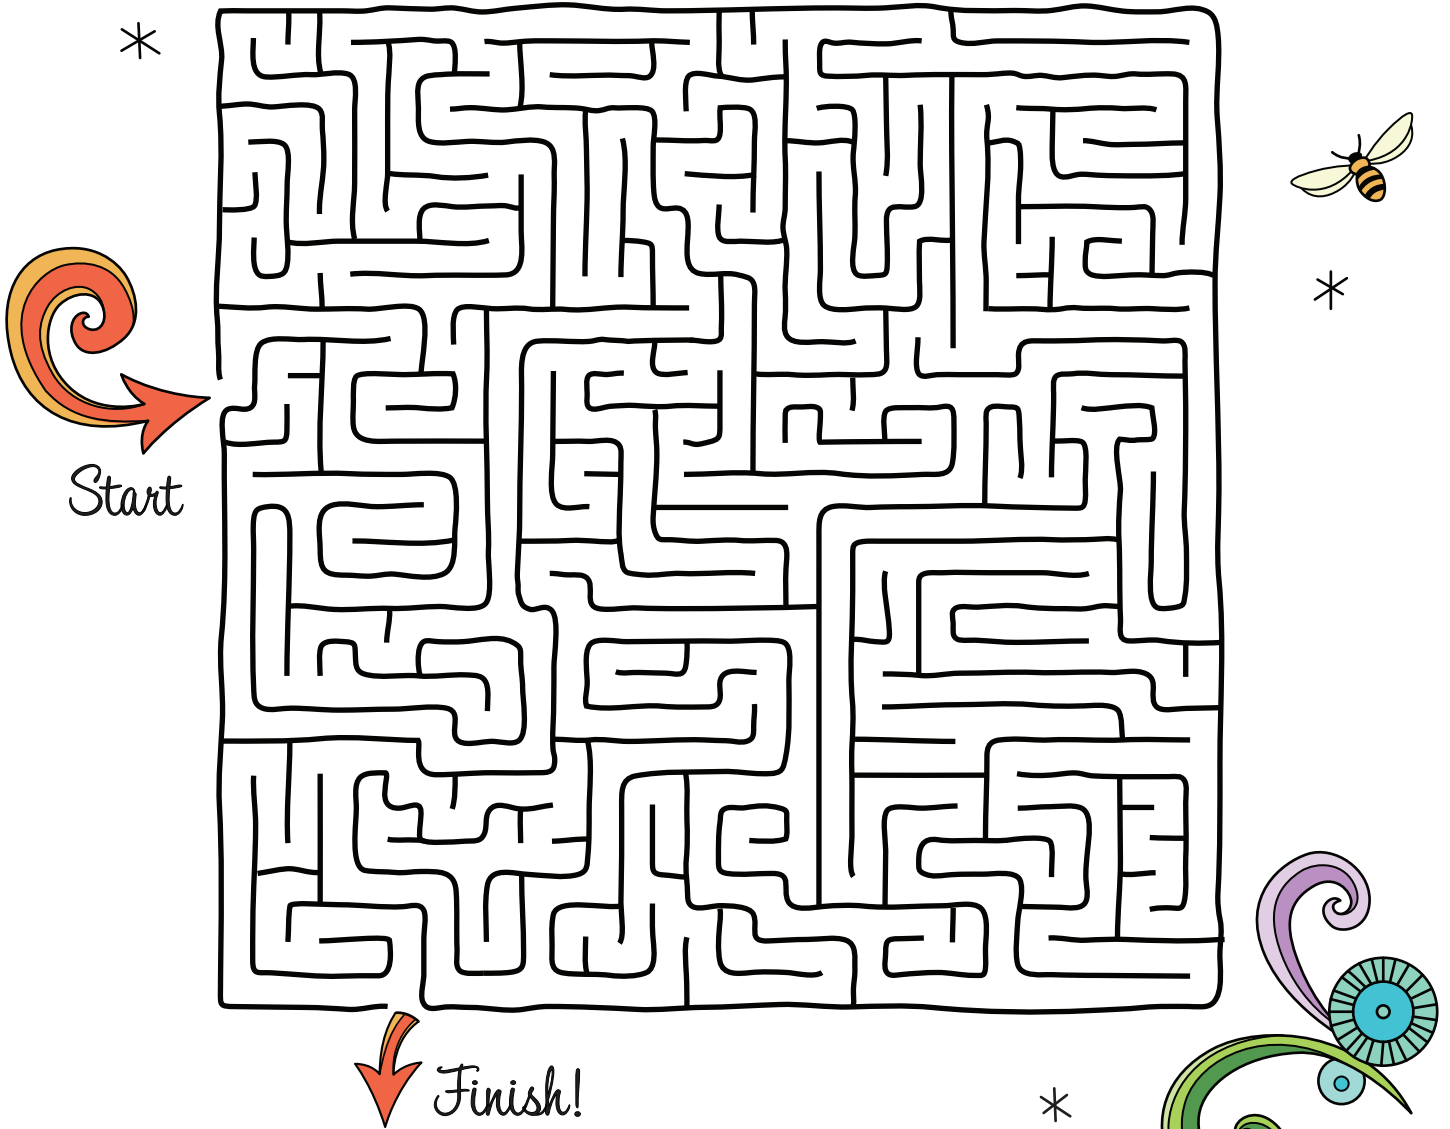

Rainy Day Maze

Recommended pen:

Lost your way through the maze? Use FriXion to erase your path and start over! A simple way to cheer up any rainy day.